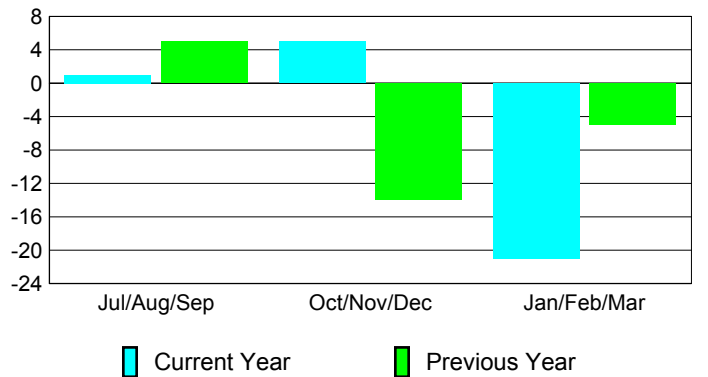

Membership Results
2009-2010

Membership
2008-2009

| Month | Net Memb Goal | Actual New Memb | Actual Dropped Memb | Gain/Loss of Memb | Gain/Loss of Memb |
|---------------|---------------|-----------------|---------------------|-------------------|-------------------|
| Jul/Aug/Sep | -18 | 52 | -51 | 1 | 5 |
| Oct/Nov/Dec | 3 | 46 | -41 | 5 | -14 |
| Jan/Feb/Mar | 37 | 38 | -59 | -21 | -5 |
| Totals | 22 | 136 | -151 | -15 | -14 |

Membership Results 2009-2010

Goal, New, Dropped, Gain/Loss

Comparison of Membership Gain/Loss

Current Year Compared to the Previous Year

Gender Comparison 2009-2010

Jul/Aug/Sep

Oct/Nov/Dec

Jan/Feb/Mar